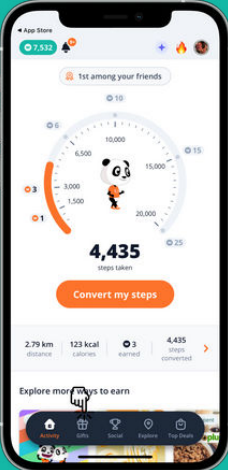

WeWard

The Doe Fund

1

Convert your steps every day to earn Wards

2

Go to the gifts page to convert your Wards

3

Find The Doe fund's campaign under "support charities"