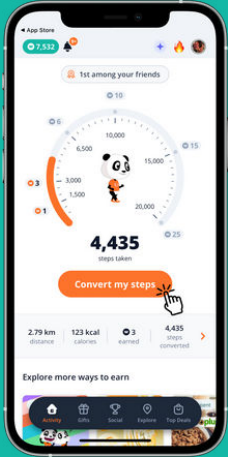

WeWard

The Doe Fund

1

Convert your steps every day to earn Wards

2

Go to the gifts page to convert your Wards

3

Find The Doe fund's campaign under "support charities"