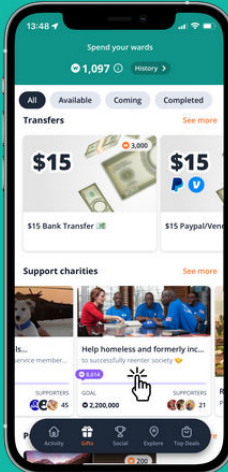

WeWard

The Doe Fund

1

Convert your steps every day to earn Wards

2

Go to the gifts page to convert your Wards

3

Find The Doe fund's campaign under "support charities"